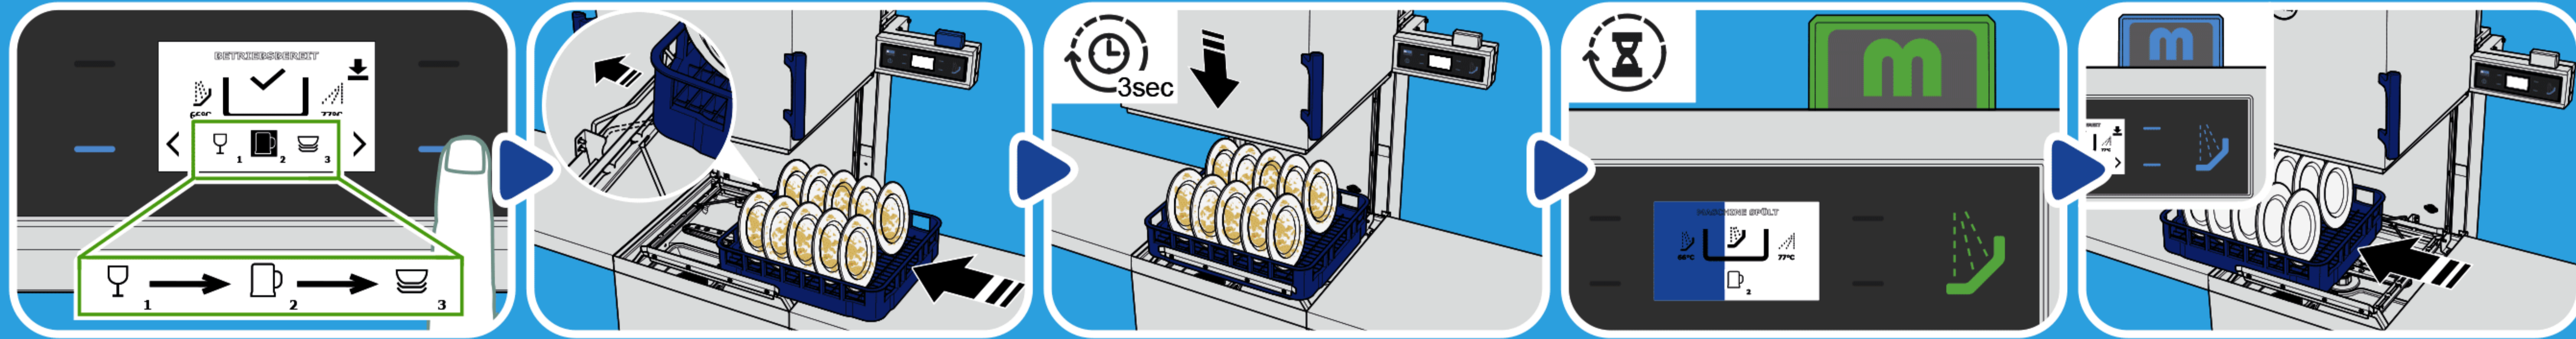

M-iClean HM / HL Intelli-Start

START

WASH

STOP

ERROR

VIDEO