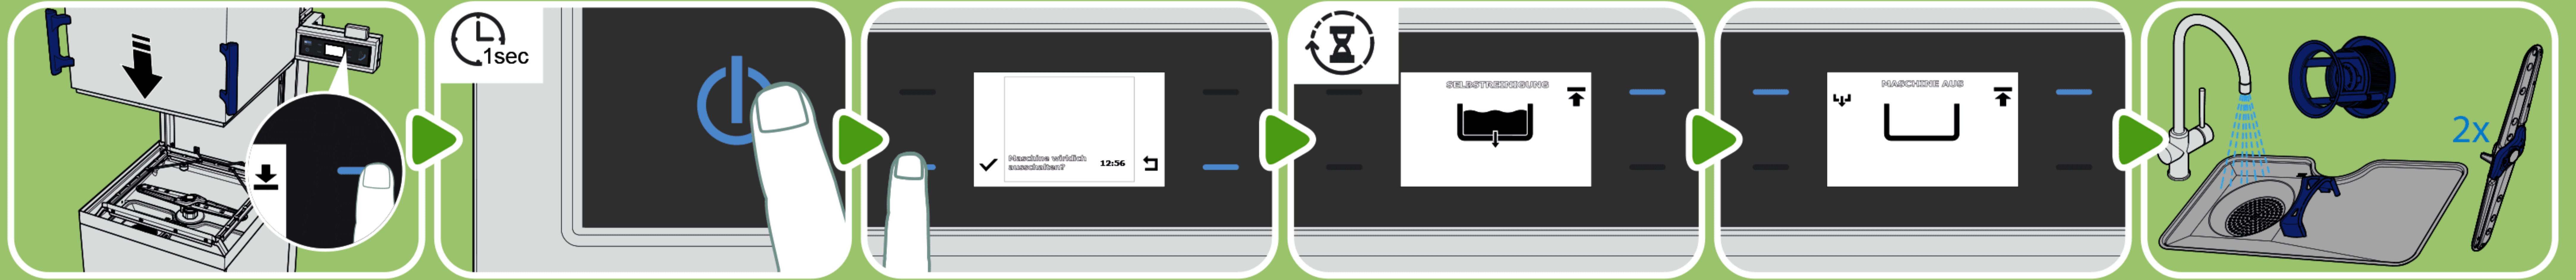

M-iClean HM / HL Intelli-Start

START

WASH

STOP

ERROR

VIDEO