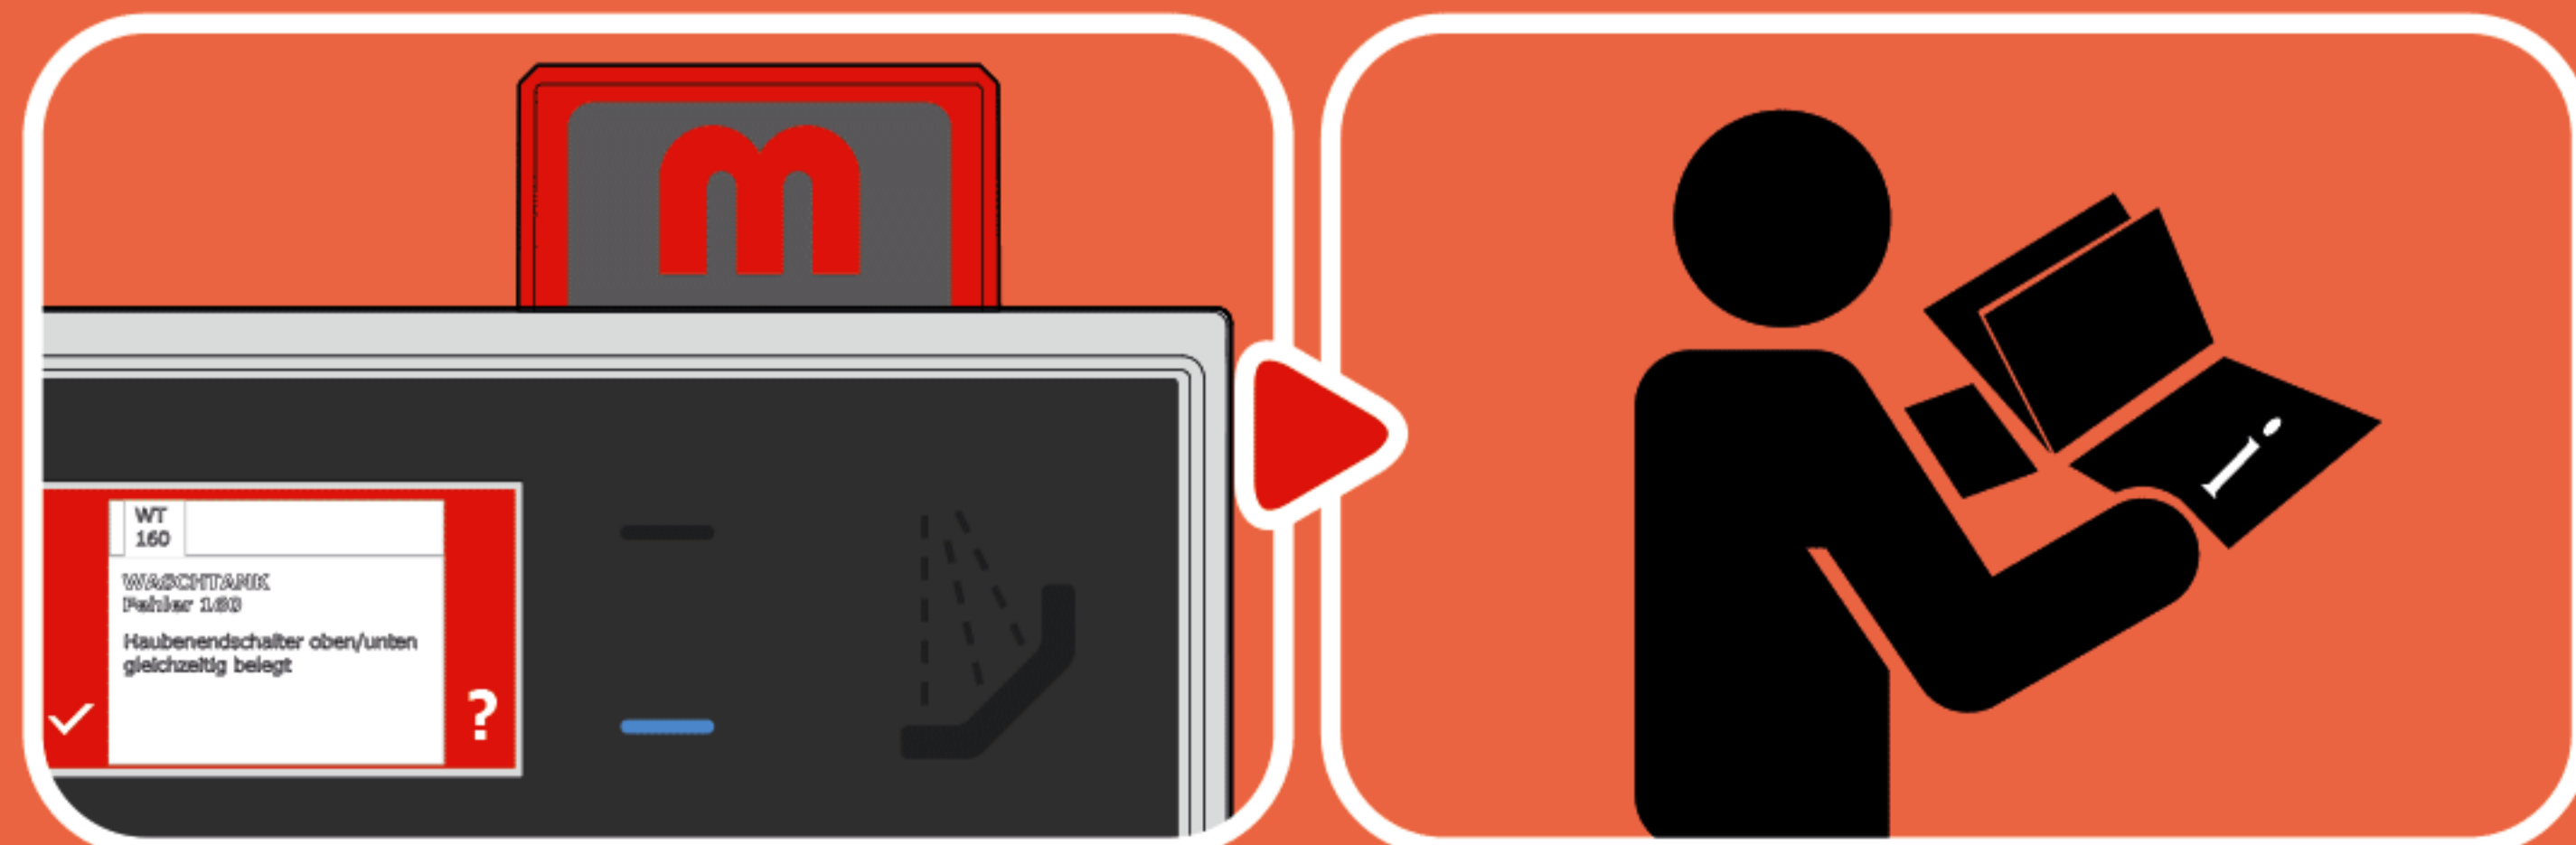

M-iClean HM / HL Intelli-Start

START

WASH

STOP

ERROR

VIDEO