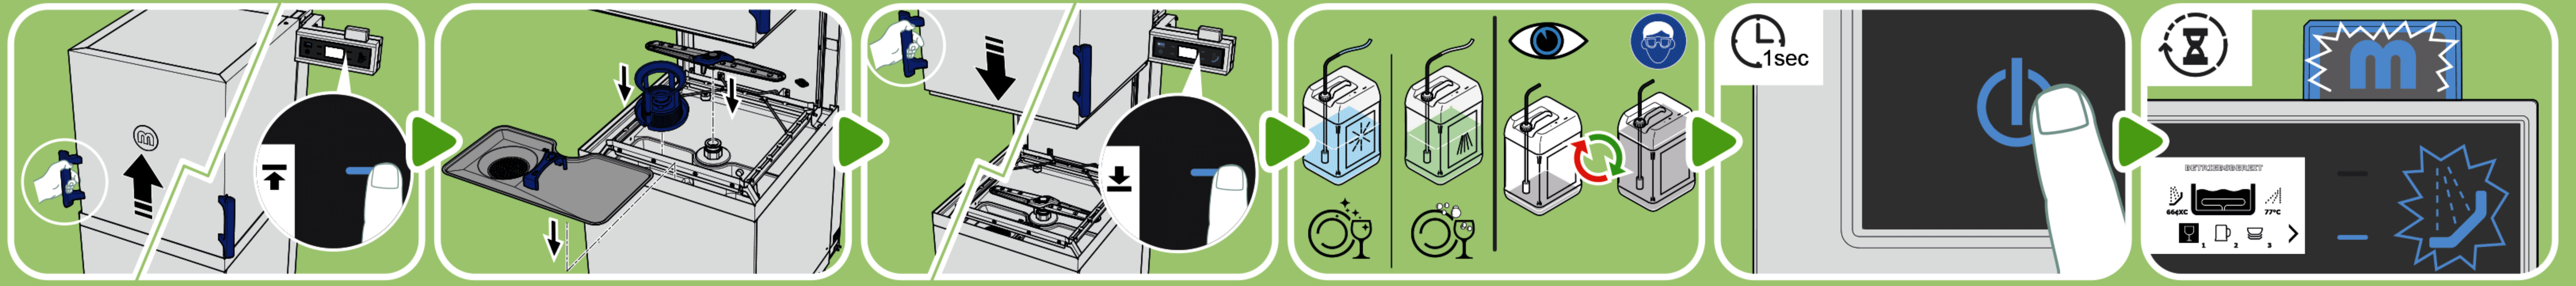

M-iClean HM / HL Intelli-Start

START

WASH

STOP

ERROR

VIDEO