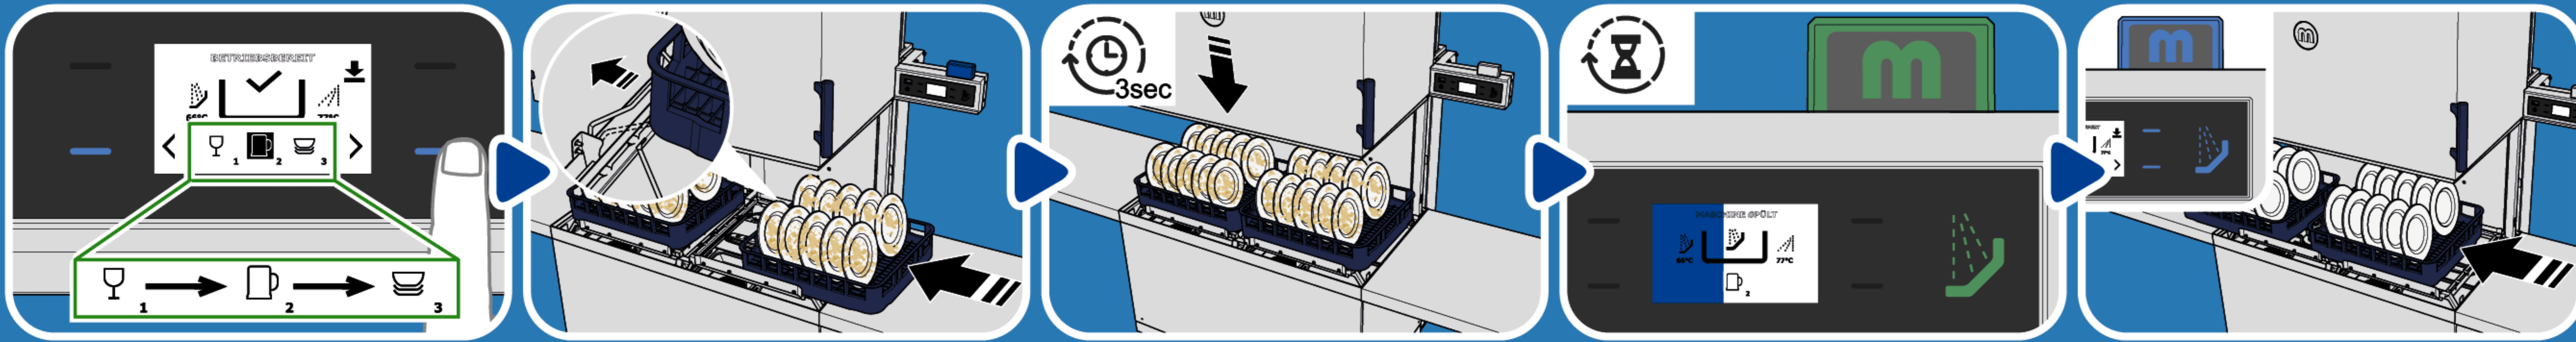

# M-iClean HXL Intelli-Start

START

WASH

STOP

ERROR

VIDEO