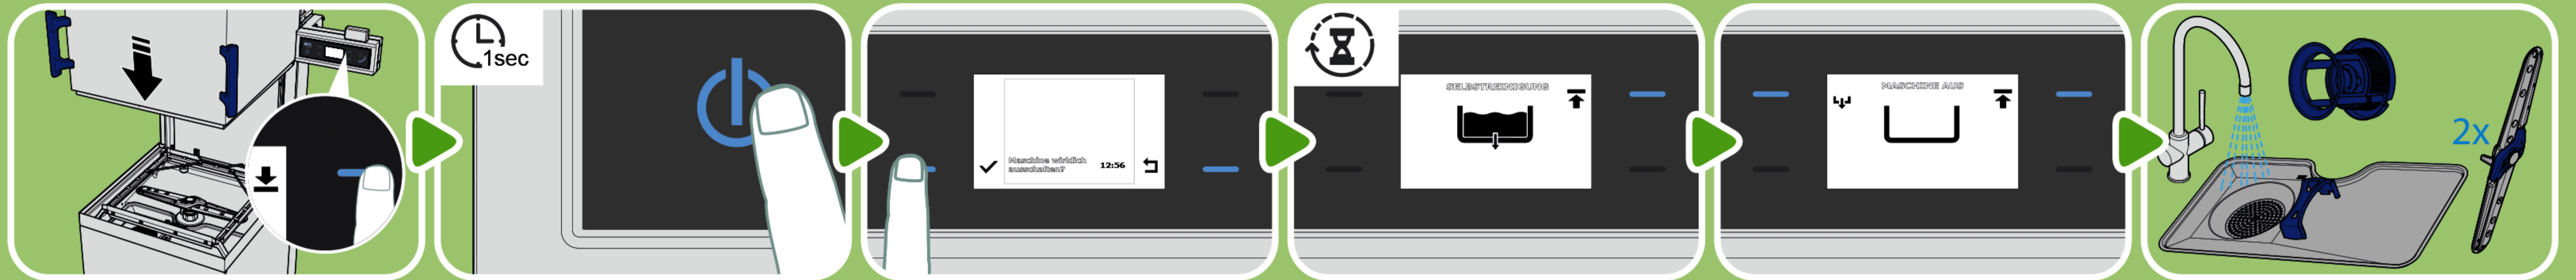

M-iClean HM / HL

START

WASH

STOP

ERROR

VIDEO