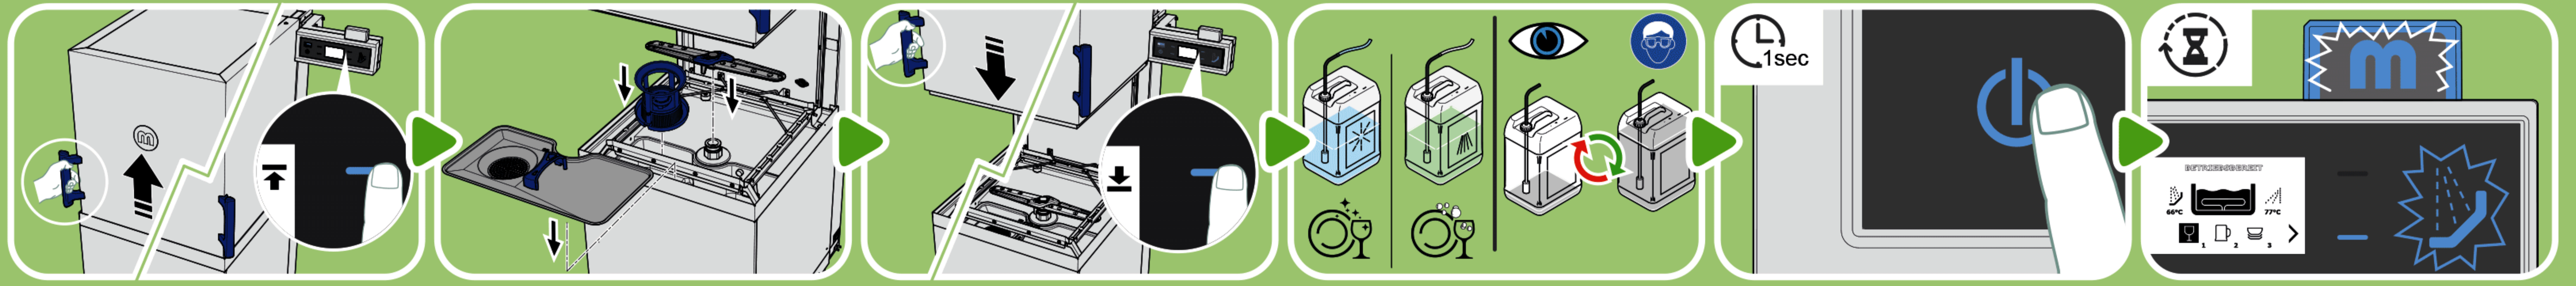

M-iClean HM / HL

START

WASH

STOP

ERROR

VIDEO