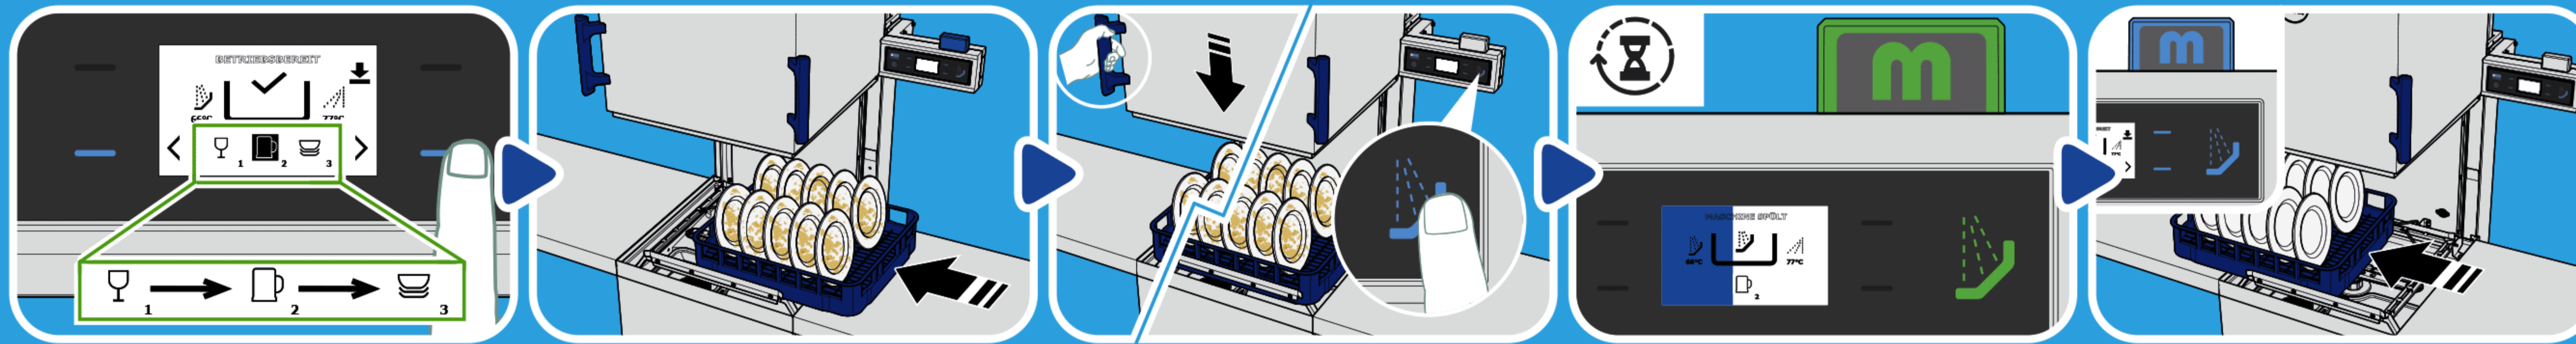

M-iClean HM / HL

START

WASH

STOP

ERROR

VIDEO